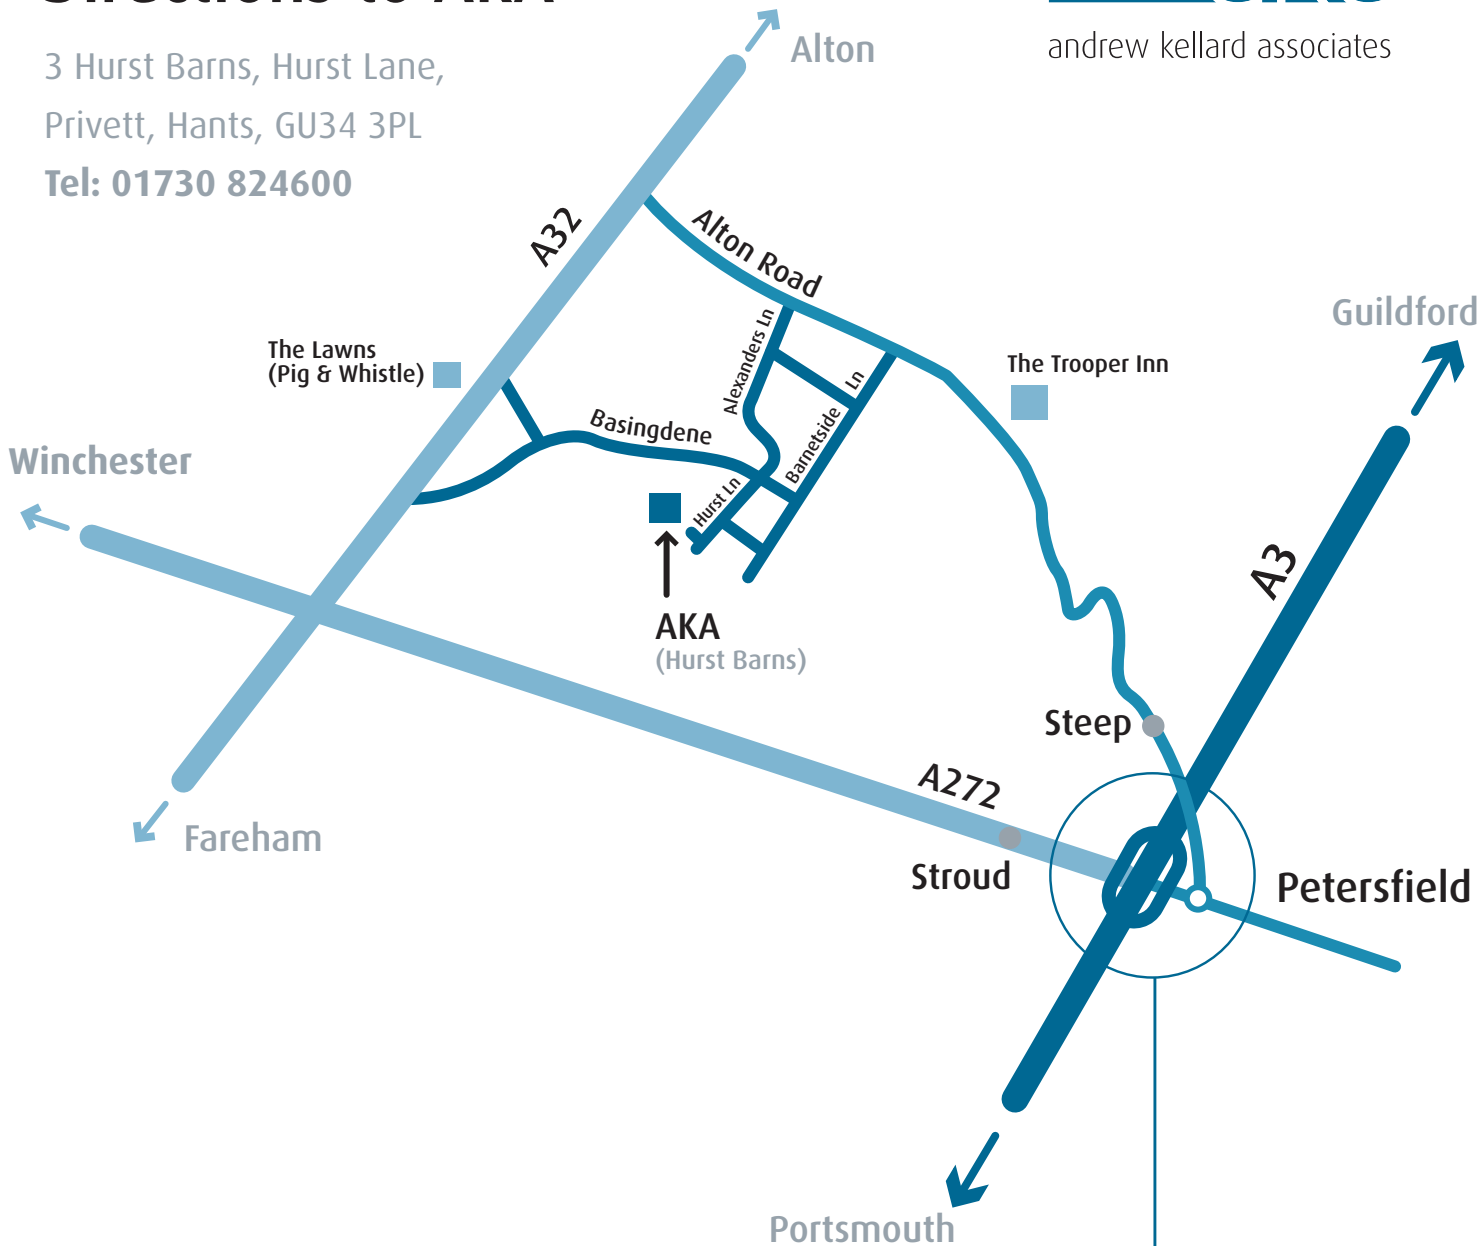

andrew kellard associates

Directions to AKA

3 Hurst Barns, Hurst Lane,
Privett, Hants, GU34 3PL
Tel: 01730 824600

from Guildford

Follow the A3 south through Hindhead to Petersfield. Take the exit for Petersfield Industrial Estate (shortly after the exit signposted for Petersfield and Midhurst). Once off the A3 take the first exit off the roundabout (signposted Petersfield and Steep). Carry on past the services to the next small roundabout. Take the first exit again (left to Steep). Carry on up the hill, past the Trooper Inn and take the second turning on the left after the Trooper Inn (Alexanders Lane).